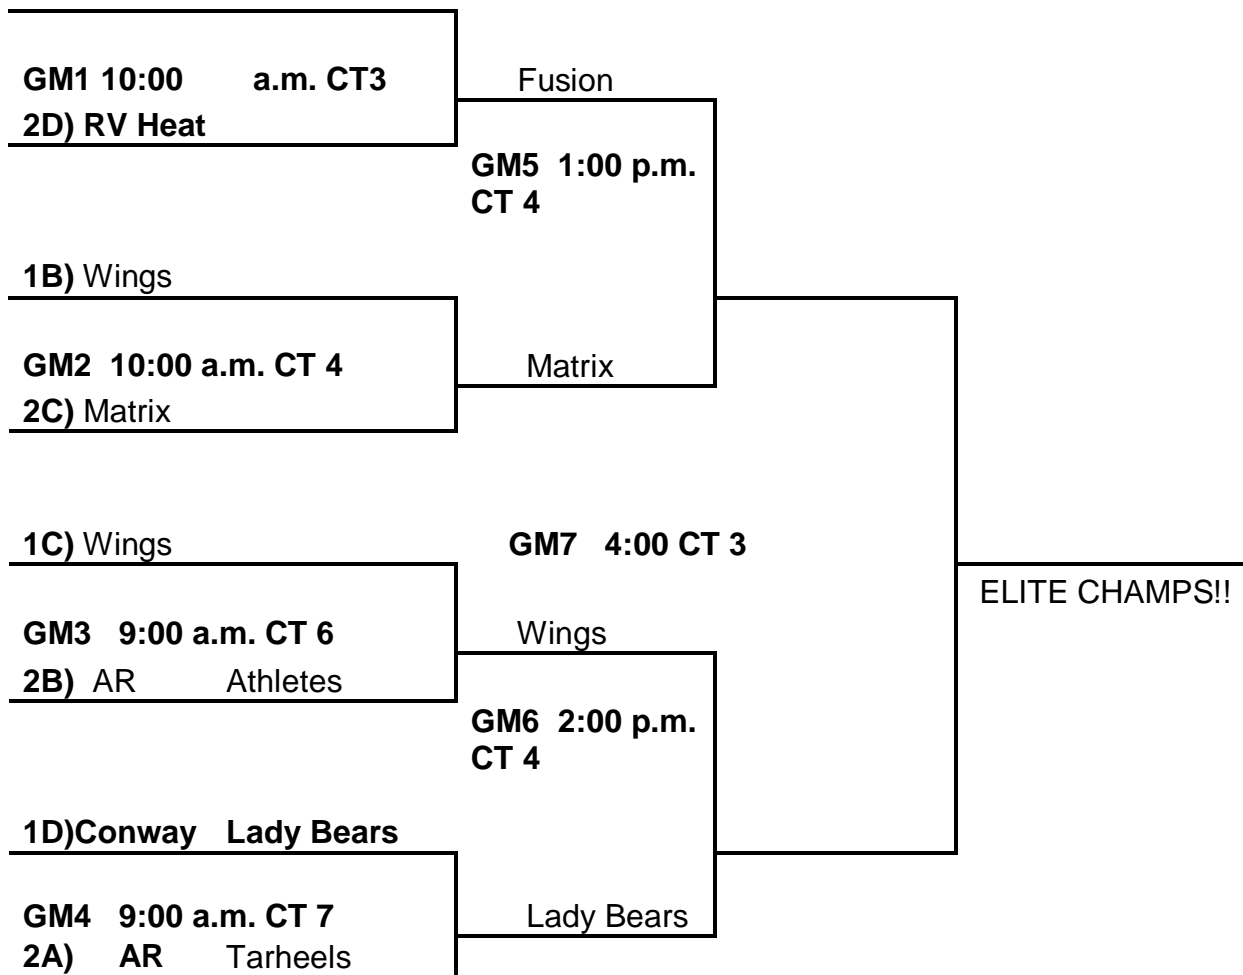

Consolation Games:

Loser GM 1) RV Heat VS Wings Loser GM 2)
GM 8 6:00 p.m. CT 5

Loser GM 3) _____ VS _____ Loser GM 4)
GM 9 7:00 p.m. CT 8