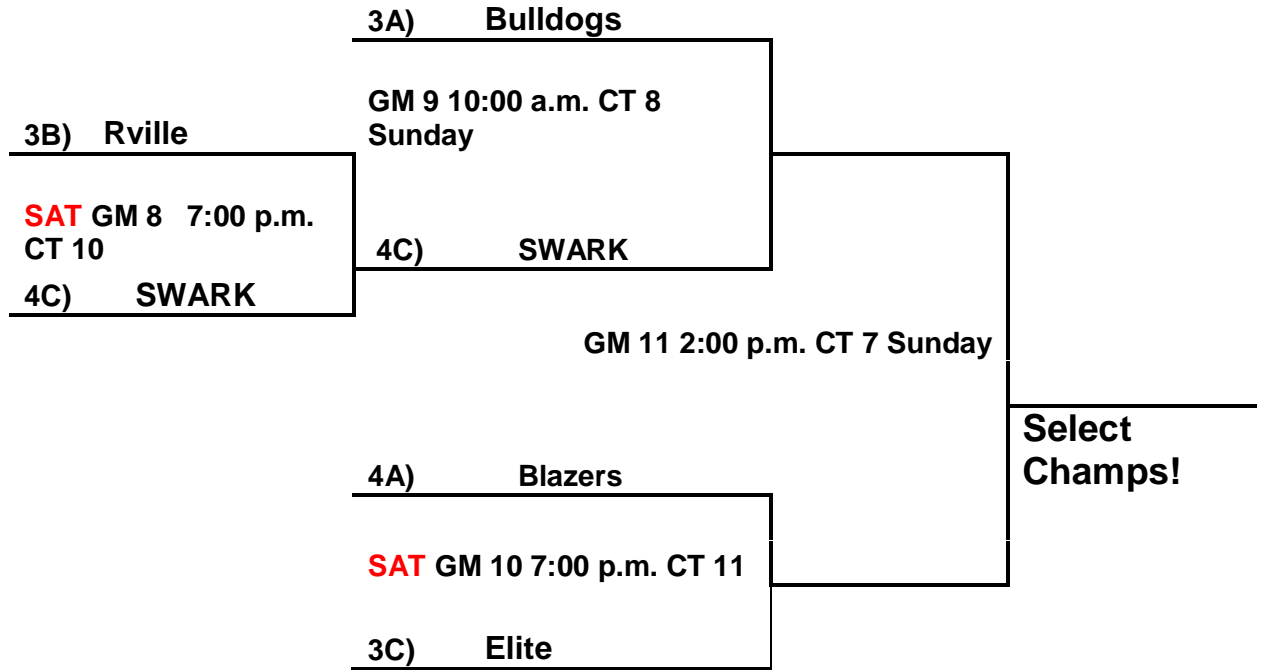

Consolation Games:

Loser GM 8) _____ VS _____ (Loser GM 10
Sunday GM 12 2:00 p.m. CT 8