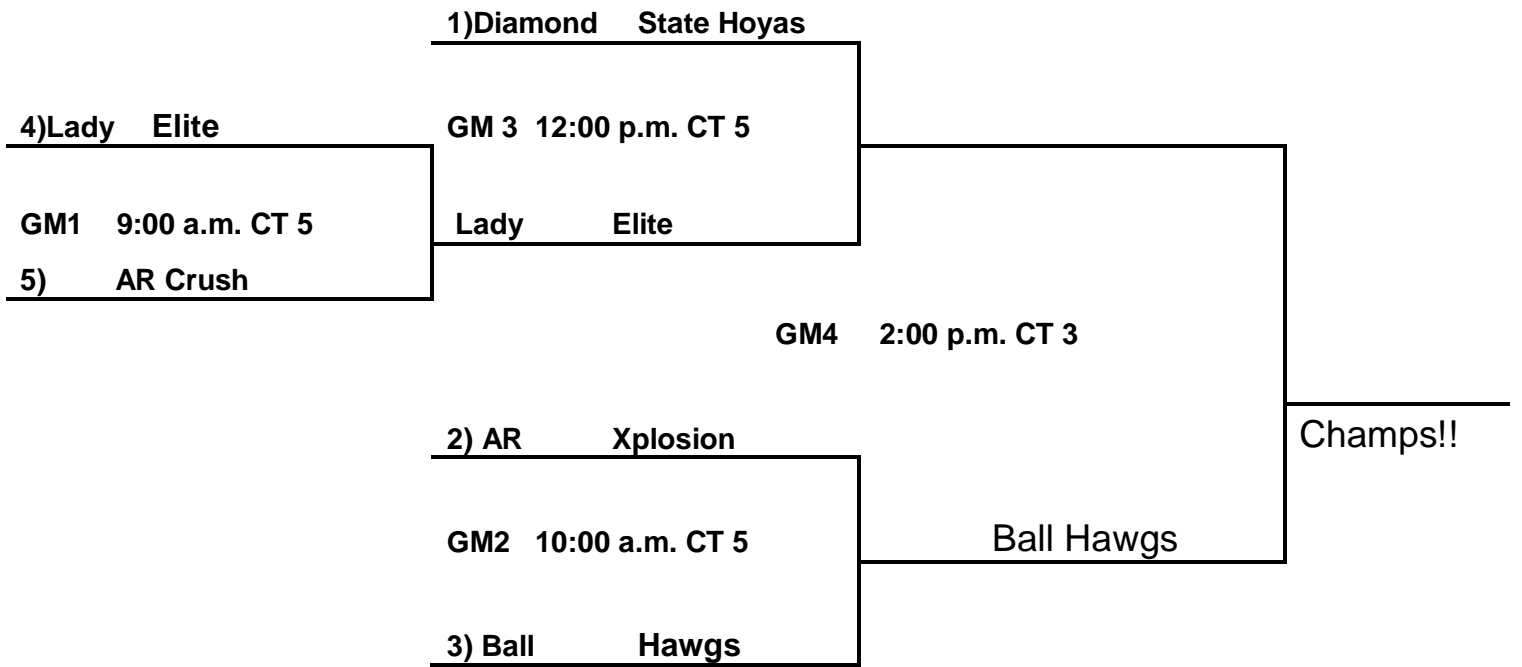

Sunday:

Consolation Game:

Loser GM 1) Xplosion VS AR Crush (Loser GM 2)
GM 5 1:00 p.m. CT 5