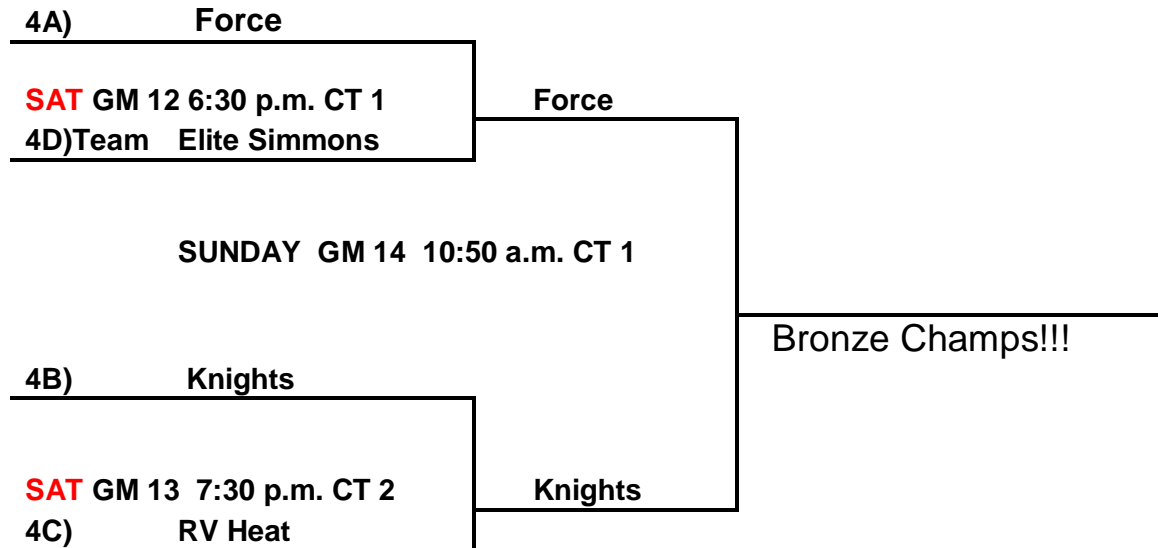

Loser GM 3) _____ VS _____ Loser GM 4)
GM 17 4:20 p.m. CT 1

6th Grade Boys:

SELECT BRACKET:

3rd Place Select: Loser GM 8) Tarheels VS The Tribe Loser GM 9)
Sunday GM 11 11:45 a.m. CT 2

Bronze BRACKET:

3rd Place Bronze: Loser GM 12) Elite VS RV Heat Loser GM 13)
Sunday GM 15 10:50 a.m. CT 2

- 123. Arkansas Tarheels
- 124. SWARK
- 125. Arkansas Bulls
- 126. Armoured Elite

Friday Night Games:

116 v 117 7:30 p.m. CT 4

Saturday:

- 120 v 121 9:00 a.m. CT 10
- 119 v 116 9:00 a.m. CT 11 +15
- 126 v 123 10:00 a.m. CT 10 +3
- 117 v 118 10:00 a.m. CT 11 +14
- 124 v 125 11:00 a.m. CT 9
- 122 v 120 11:00 a.m. CT 11
- 118 v 119 12:00 p.m. CT 11 +15
- 121 v 122 1:00 p.m. CT 9 +14
- 123 v 124 1:00 p.m. CT 10 +6
- 125 v 126 2:00 p.m. CT 10