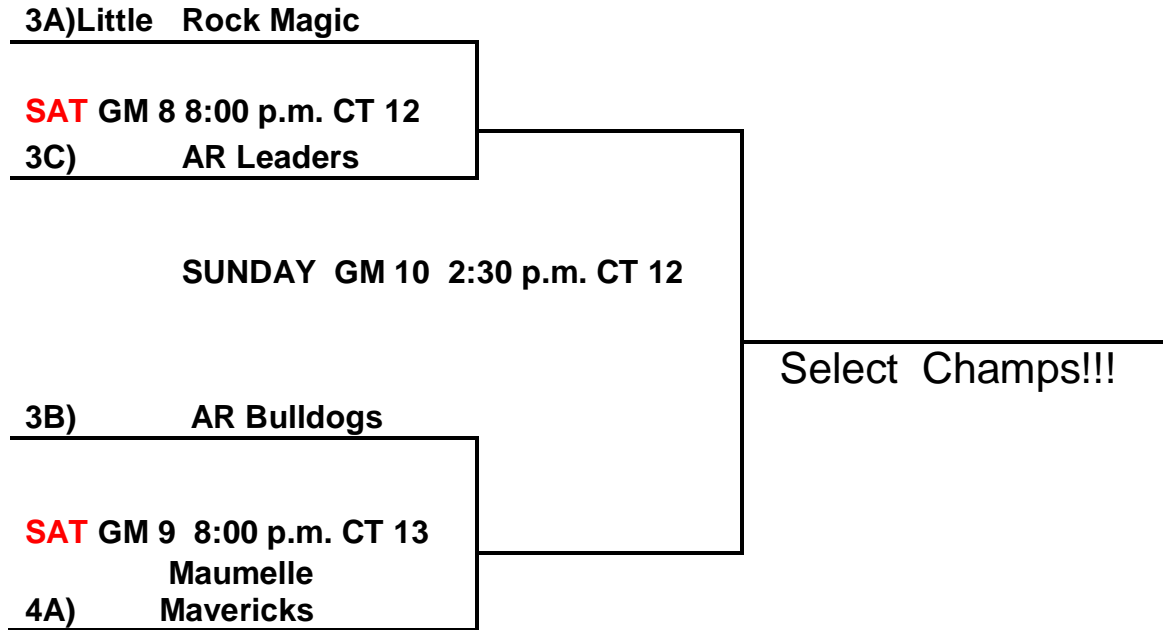

Sunday Consolation Game:

Loser GM 8) _____ VS _____ Loser GM 9)
GM 11 2:30 p.m. CT 13