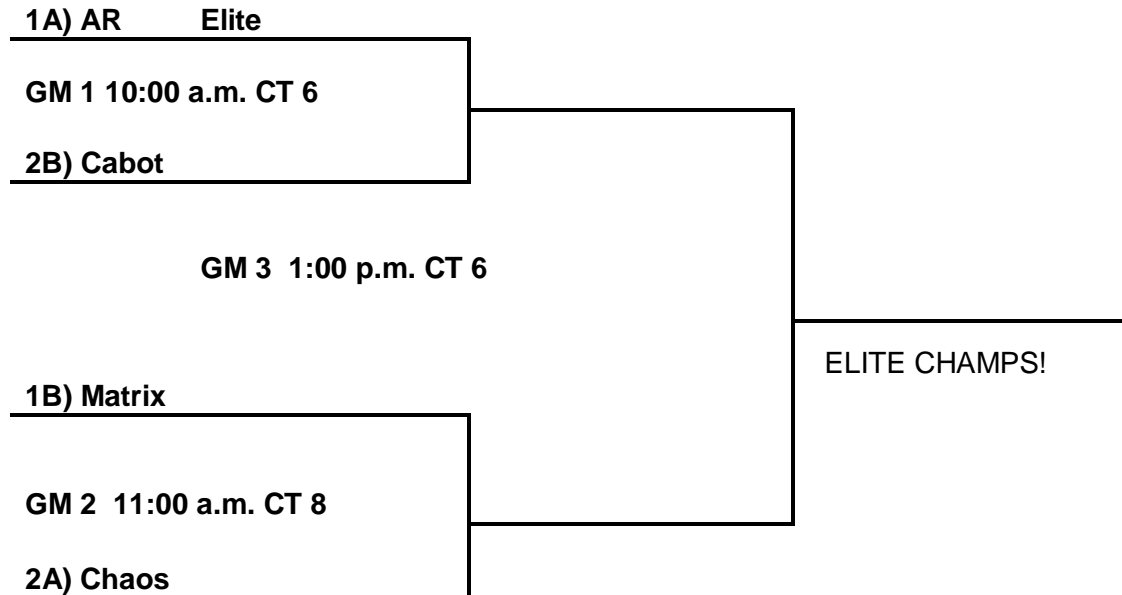

**Sunday Elite
Bracket:**

Consolation Game:

Loser GM 1) _____ VS _____ (Loser GM 2)
GM 4 7:00 p.m. CT 7