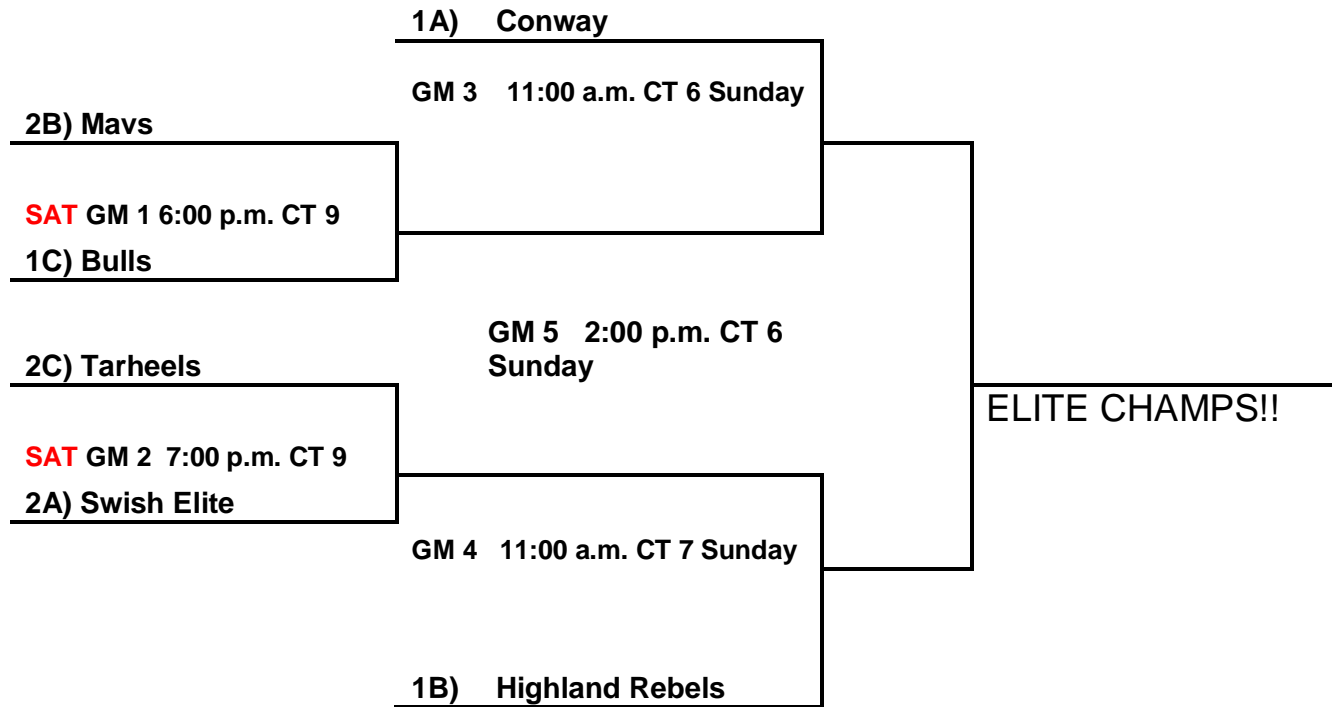

Sunday Consolation Games:

Loser GM 1) _____ VS _____ (Loser GM 2)
GM 6 12:00 p.m. CT 8

Loser GM 3) _____ VS _____ (Loser GM 4)
GM 7 6:00 p.m. CT 11