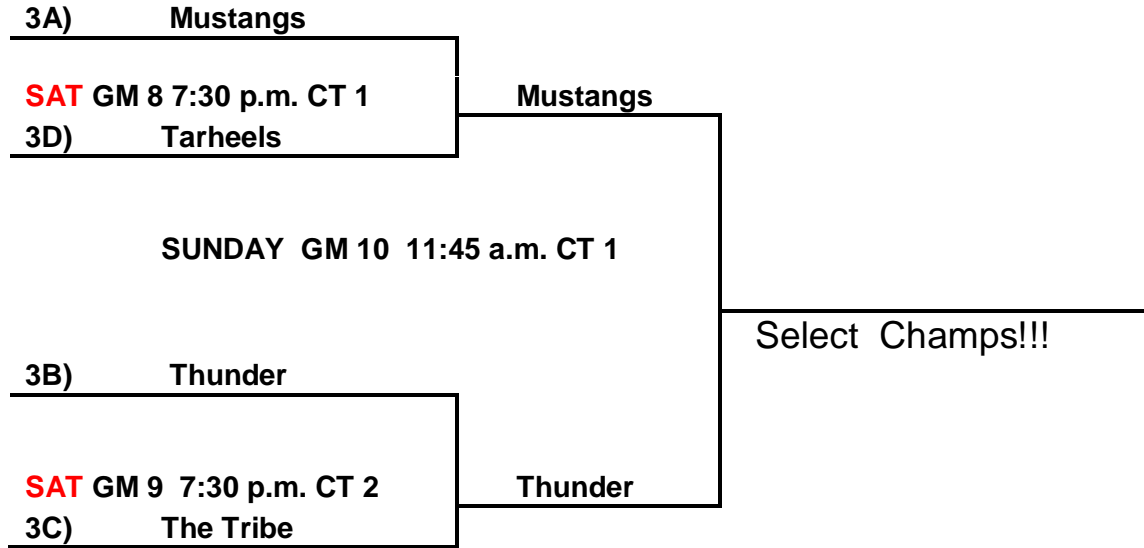

Loser GM 3) _____ VS _____ Loser GM 4)
GM 17 4:20 p.m. CT 1

6th Grade Boys:

SELECT BRACKET:

3rd Place Select: Loser GM 8) Tarheels VS The Tribe Loser GM 9)
Sunday GM 11 11:45 a.m. CT 2

Bronze BRACKET:

3rd Place Bronze: Loser GM 12) Elite VS RV Heat Loser GM 13)
Sunday GM 15 10:50 a.m. CT 2