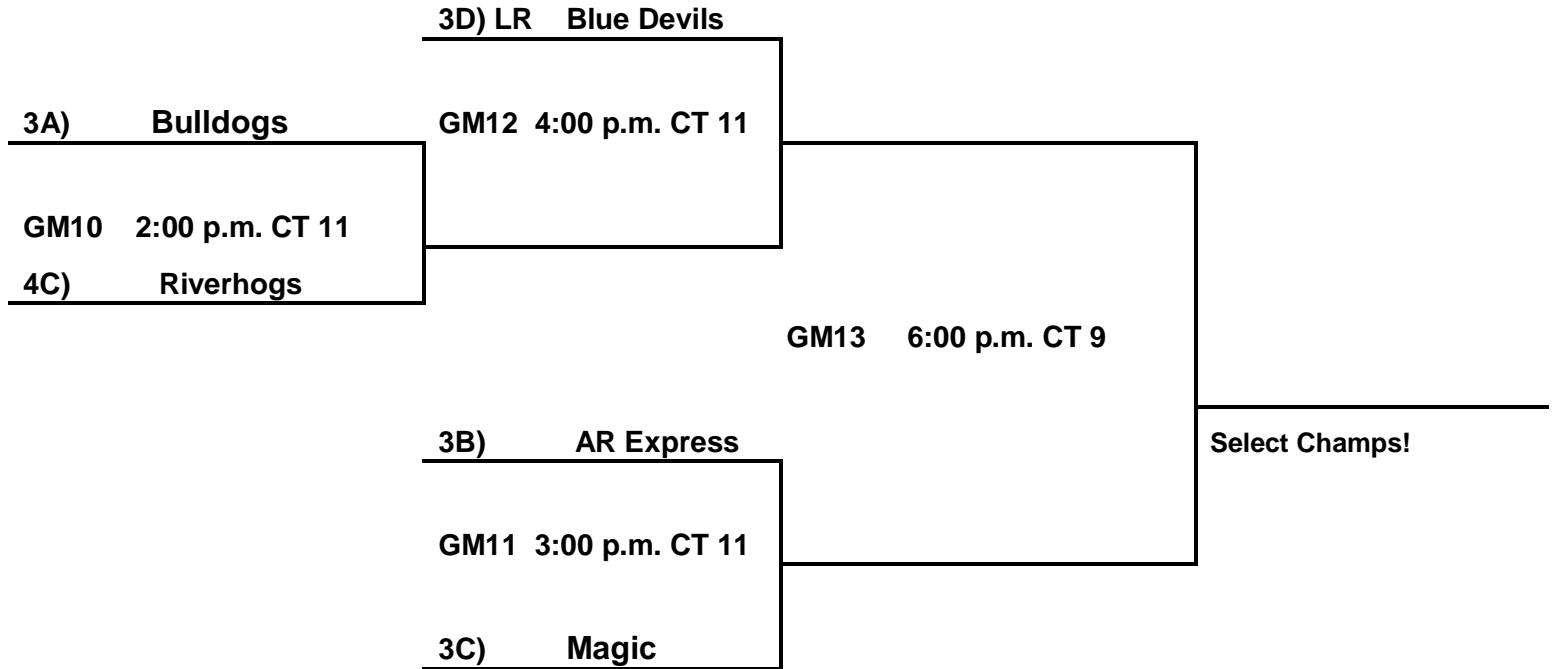

Consolation Games:

Loser GM 10) _____ VS _____ Loser GM 11)
GM14 5:00 p.m. CT 11