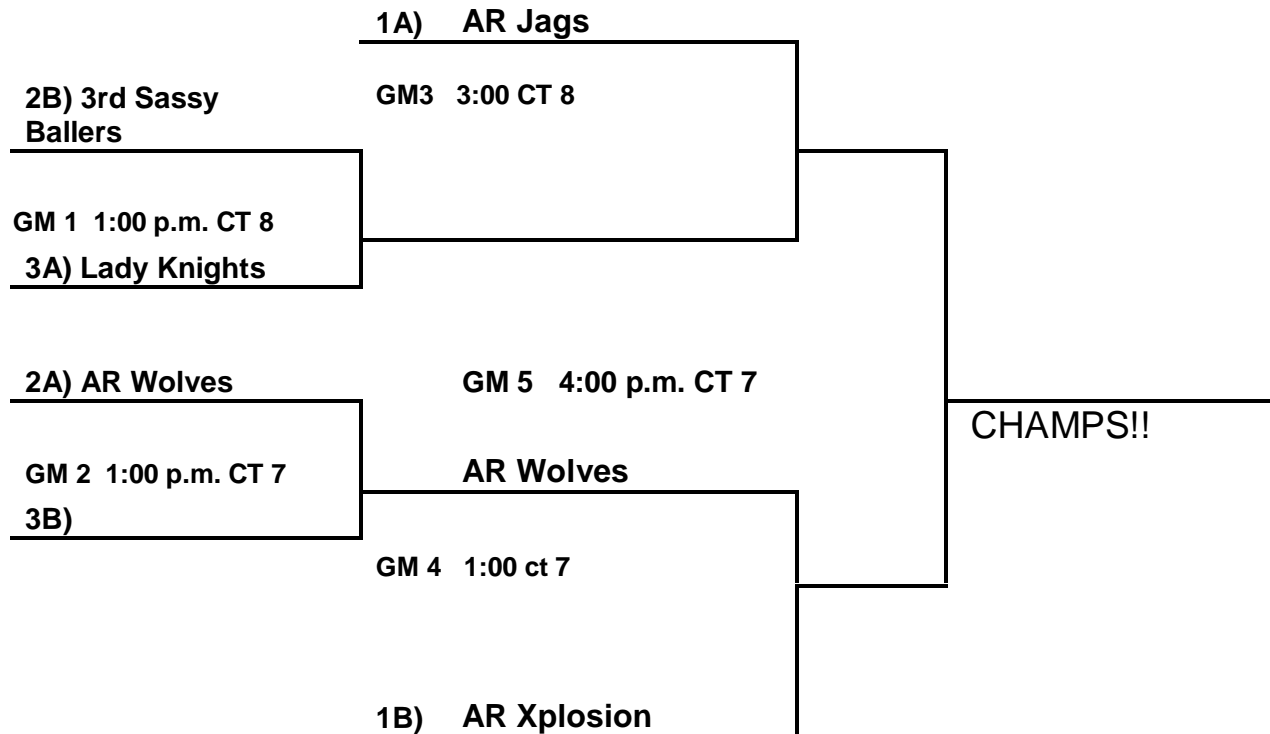

Sunday:

Consolation Game:

Loser GM 1) _____ VS _____ (Loser GM2)
GM 6 6:00 p.m. CT 8