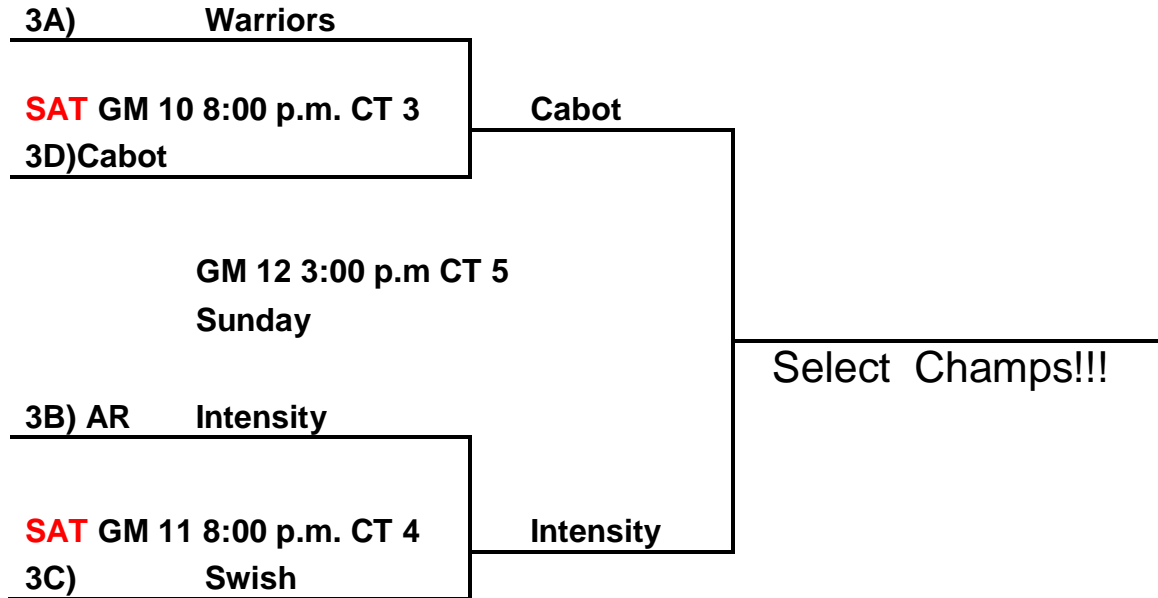

Sunday ELITE BRACKET:

1A) OK Lady Fusion

Consolation Games:

Loser GM 1) RV Heat VS Wings Loser GM 2)
GM 8 6:00 p.m. CT 5

Loser GM 3) _____ VS _____ Loser GM 4)
GM 9 7:00 p.m. CT 8

9th/10th Grade Girls:

SELECT BRACKET: