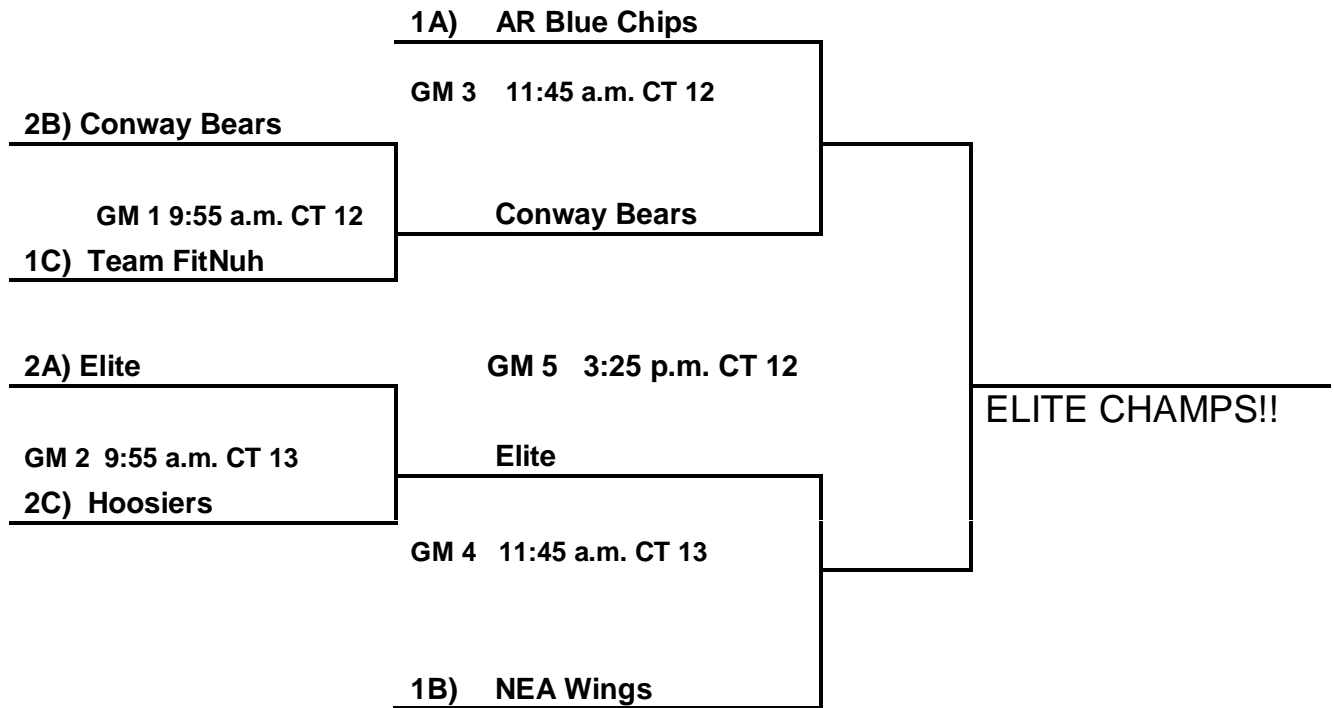

Consolation Games:

Loser GM 1) Team FitNuh VS Hoosiers (Loser GM 2)
GM 6 12:40 p.m. CT 12
Loser GM 3) _____ VS _____ (Loser GM 4)
GM 7 4:20 p.m. CT 12