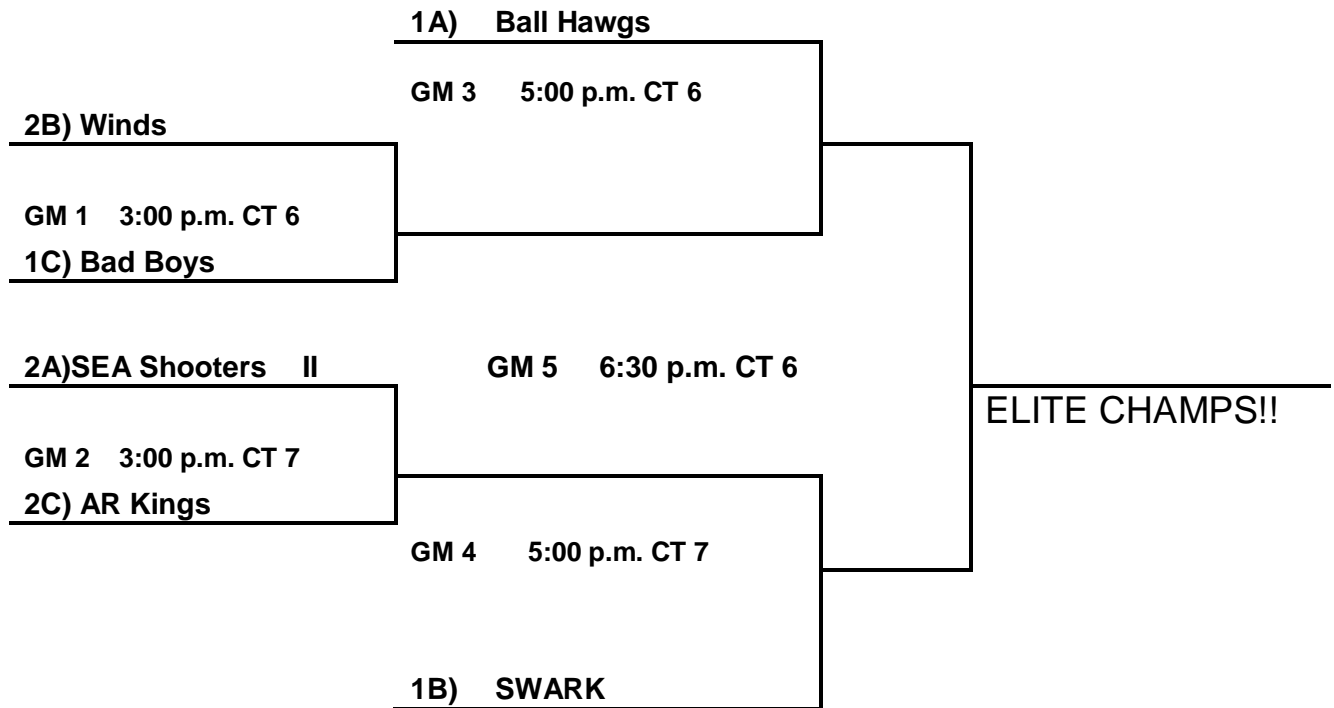

Consolation Games:

Loser GM 1) _____ VS _____ (Loser GM 2)
GM 6 4:00 p.m. CT 6