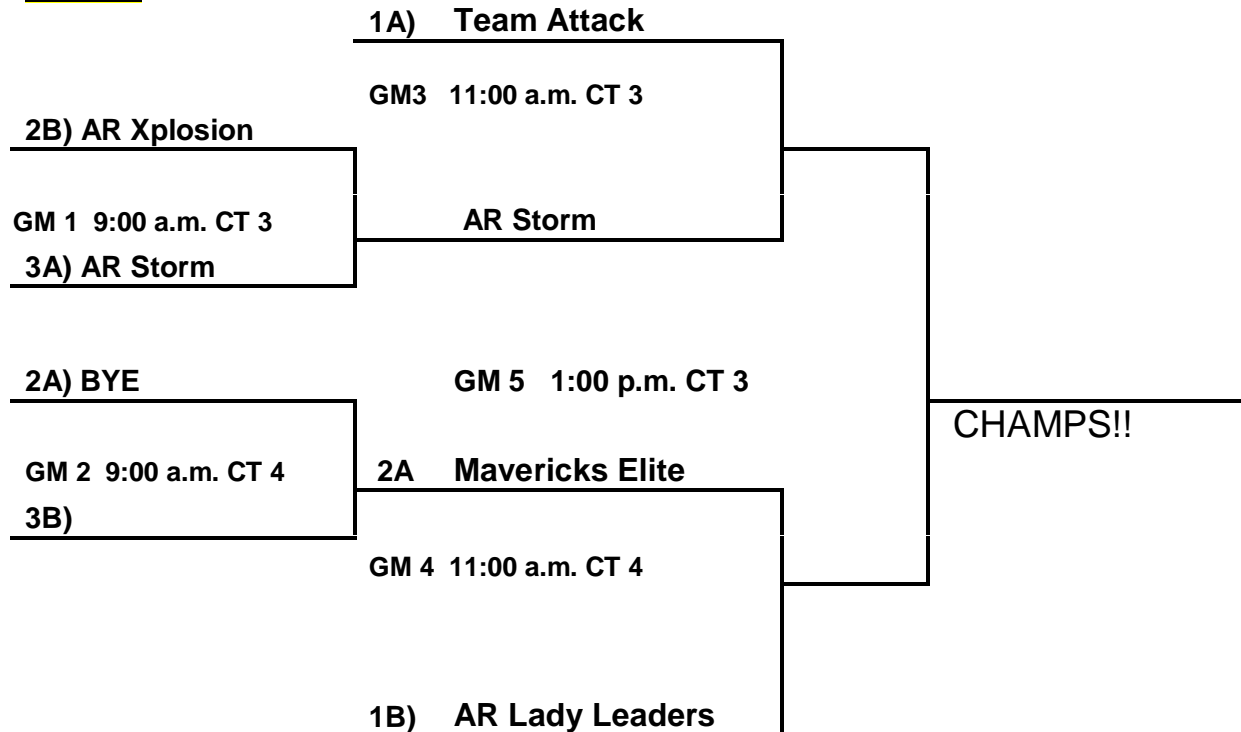

Sunday:

Consolation Games: Loser GM 1) Xplosion VS (Loser GM2)
GM 6 11:00 a.m. CT 5

Loser GM 3) _____ VS _____ (Loser GM4)

GM 7 7:05 p.m. CT 2