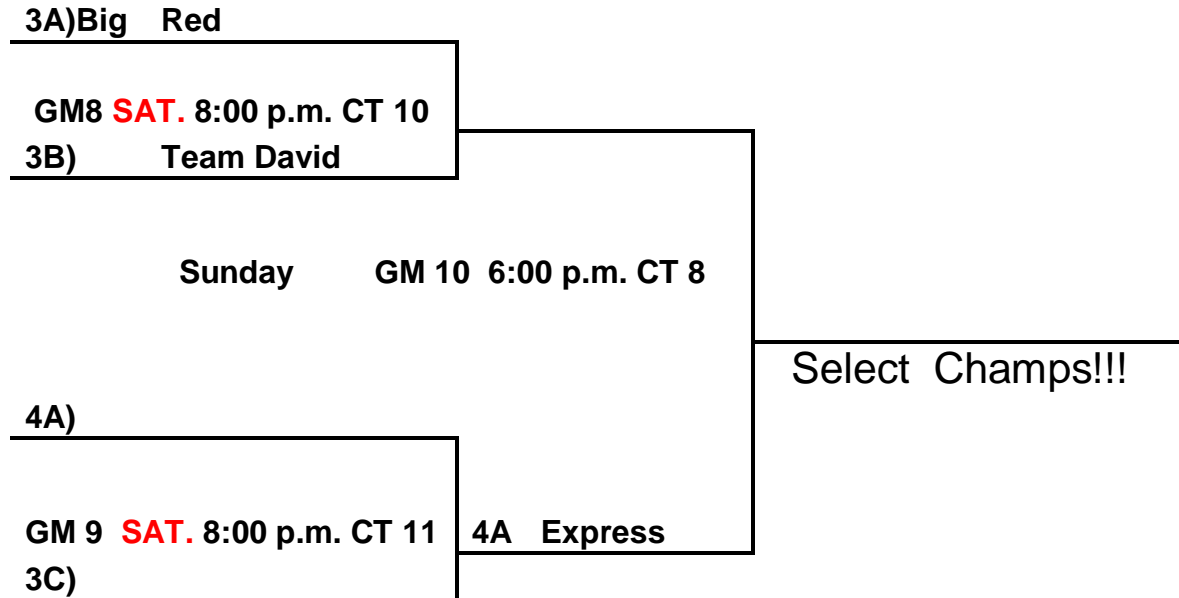

8th Grade Boys:

Sunday ELITE BRACKET:

Consolation Games:

Loser GM 1) _____ VS _____ (Loser GM 2)
GM 6 4:00 p.m. CT 6

8th Grade Boys:

SELECT BRACKET:

Sunday Consolation Game:

Loser GM 8) _____ VS _____ Express 4A)
Sunday GM 11 6:00 p.m. CT 4