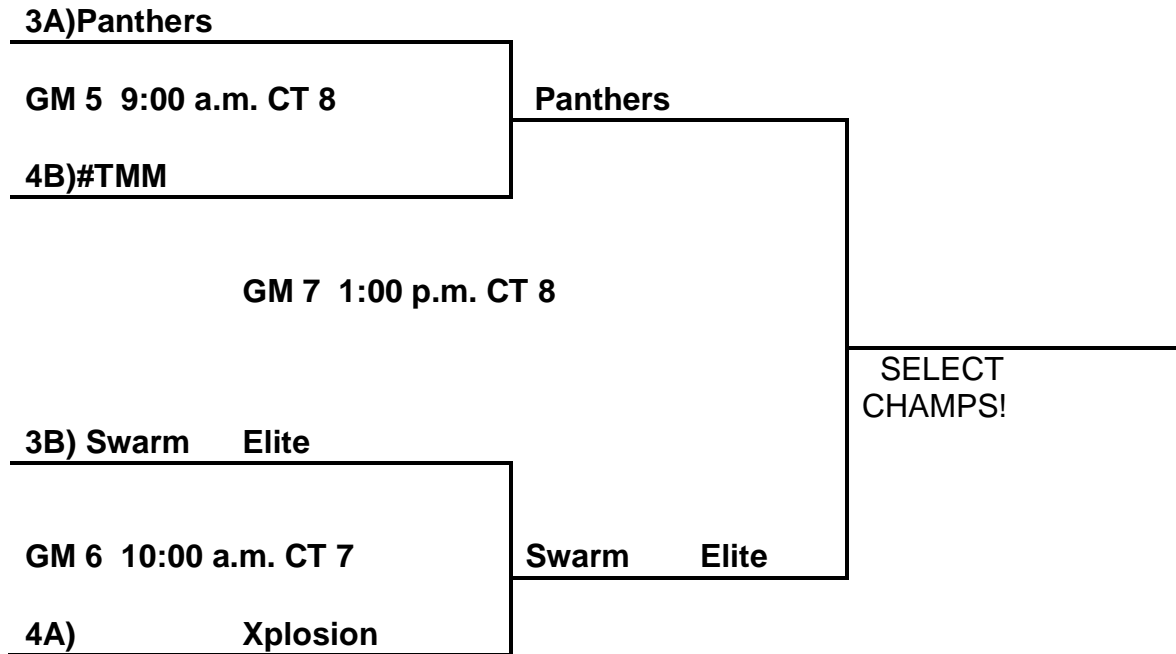

**Sunday Elite
Bracket:**

Consolation Game:

Loser GM 1) _____ VS _____ (Loser GM 2)
GM 4 7:00 p.m. CT 7

8th Grade Girls:

Sunday Select Bracket:

Consolation Game:

Loser GM 5) #TMM VS Xplosion (Loser GM 6
GM 8 12:00 p.m. CT 7

9th/10th Grade Girls:

Pool A:

- 43. Arkansas Storm (Pool Play Only)
- 44. Lady Warriors
- 45. Oklahoma Lady Fusion 2017
- 46. Arkansas Lady Tarheels

Pool C:

- 51. Arkansas Matrix
- 52. Armoured Elite
- 53. Wings Anderson
- 54. Arkansas Swish