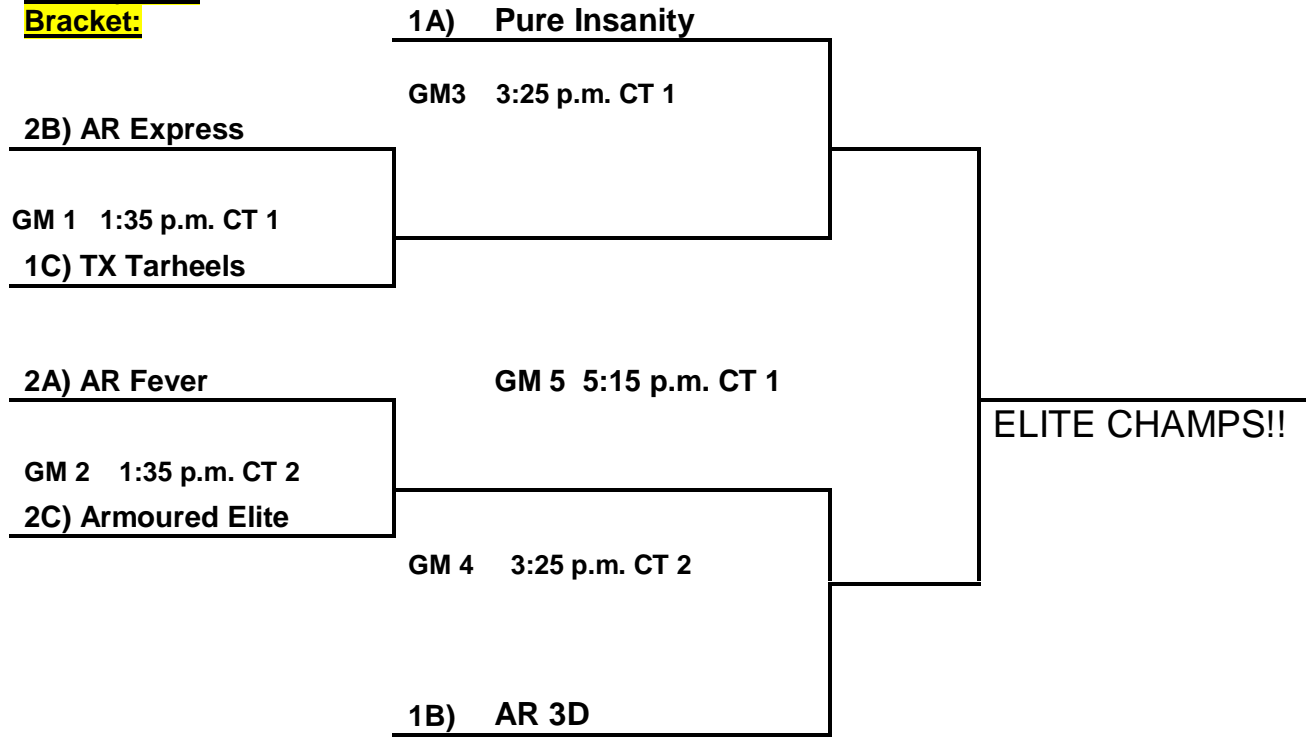

**Sunday Elite
Bracket:**

Consolation Games:

Loser GM 1) _____ VS _____ Loser GM 2)
GM 6 5:15 p.m. CT 2
Loser GM 3) _____ VS _____ Loser GM 4)
GM 7 6:10 p.m. CT 1