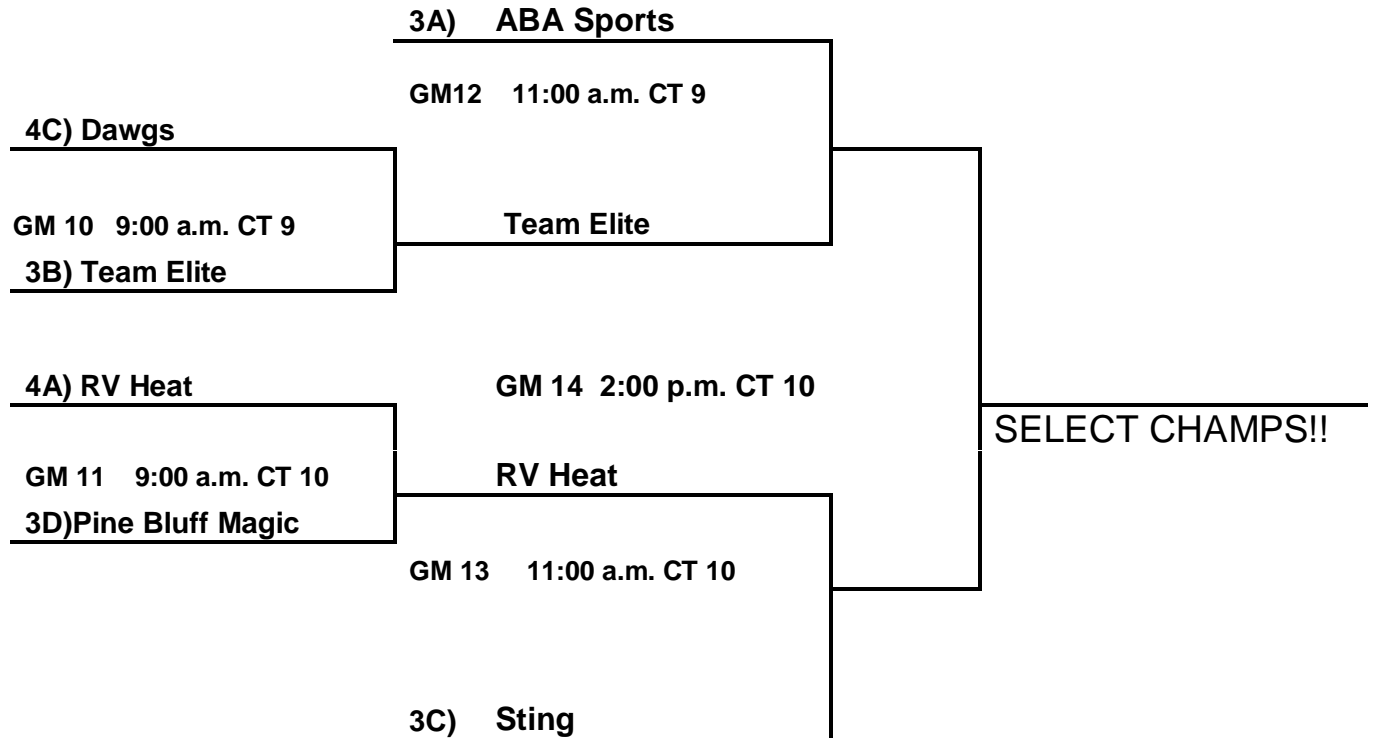

GM7 2:00 p.m. CT 9

GM6 12:00 p.m. CT 10

ELITE CHAMPS!!

Consolation Games:

Loser GM 1) Summer Knights VS _____ Loser GM 2)
GM 8 6:00 p.m. CT 10

Loser GM 3) _____ VS _____ Loser GM 4)
GM 9 7:00 p.m. CT 9

Senior Boys Sunday Select Bracket: