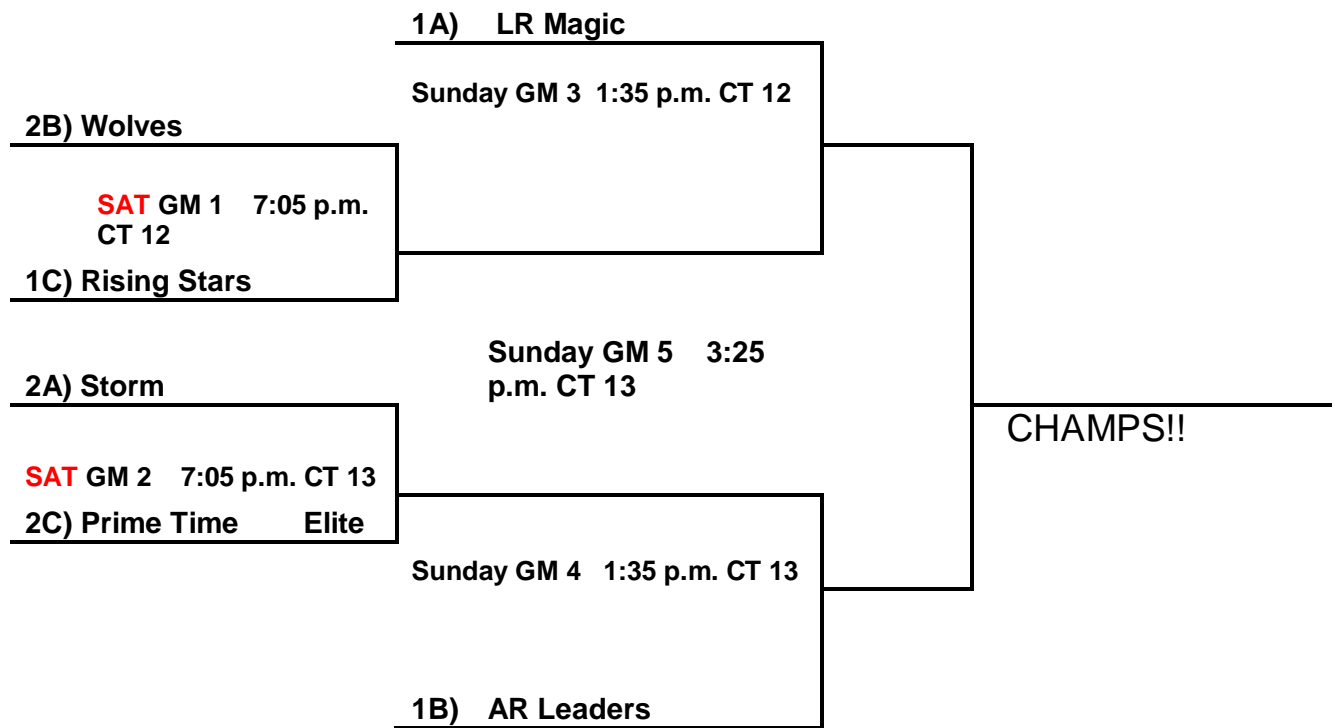

3RD GRADE BOYS Sunday Bracket:

Consolation Game:

Loser GM 1) Rising Stars VS AR Leaders (#1 Seed)
GM 3 12:40 p.m. CT 13

4th Grade Boys:

ELITE BRACKET:

Sunday Consolation Games:

Loser GM 1 _____ VS _____ Loser GM 2
 GM 6 4:20 p.m. CT 12
 Loser GM 1 _____ VS _____ Loser GM 2
 GM 7 4:20 p.m. CT 13