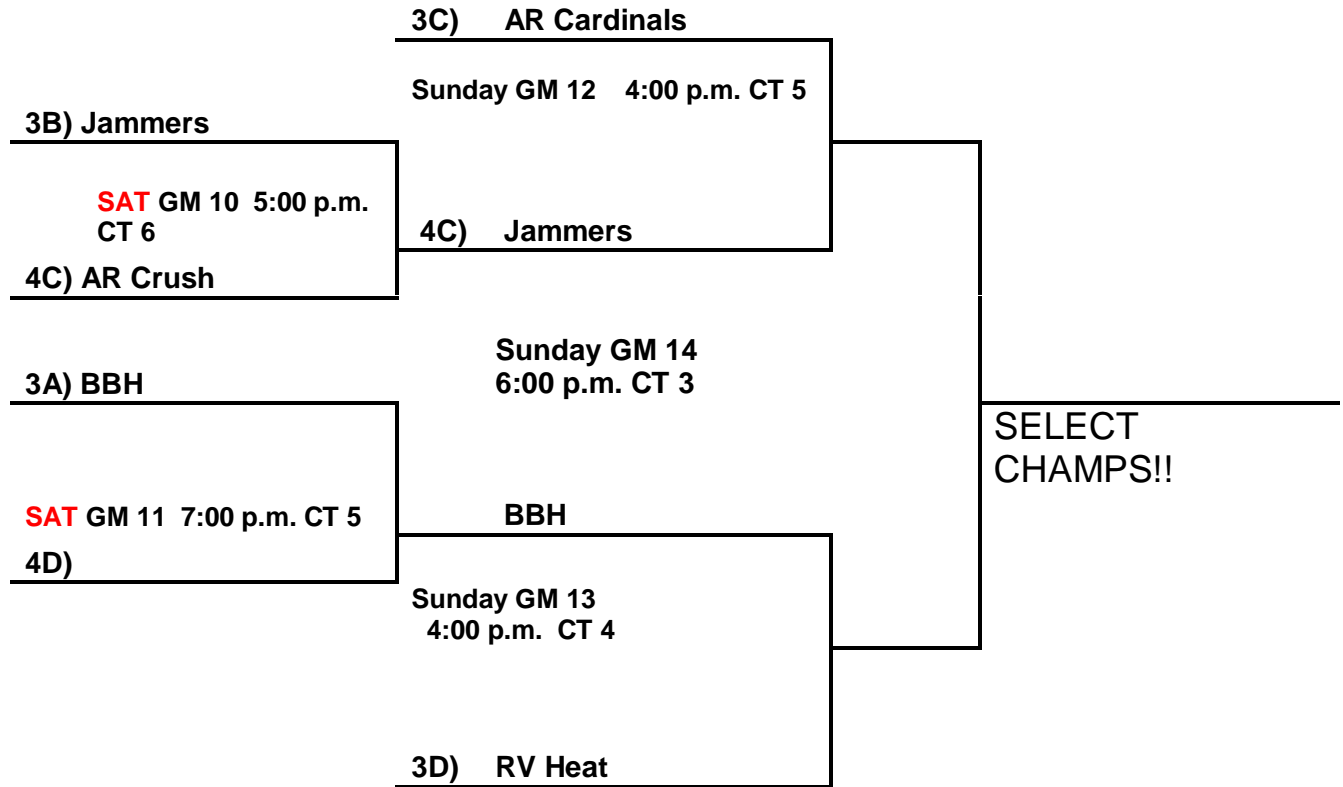

Sunday Consolation Games:

Loser GM 10 Ball Hawgs VS AR Crush Loser GM 11
GM 15 5:00 p.m. CT 5

Loser GM 12 _____ VS _____ Loser GM 13
GM 16 5:00 p.m. CT 3